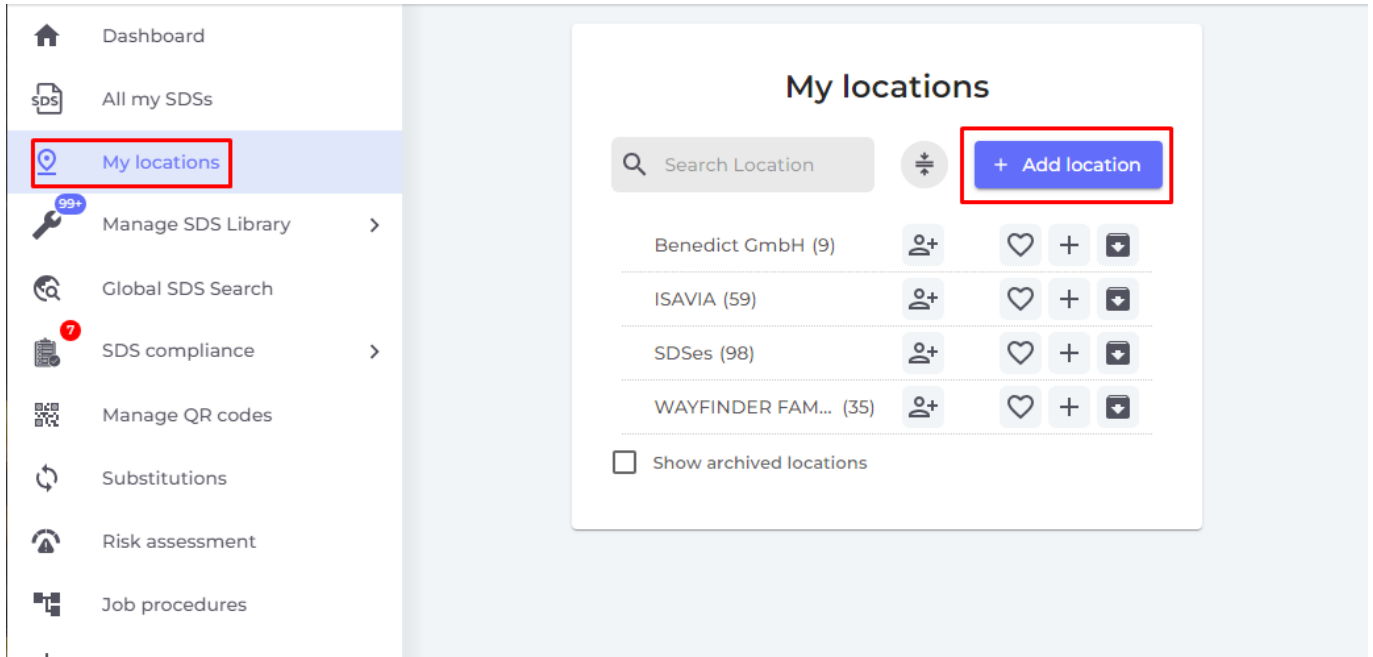

Add SDS to our new library

How can I create a hierarchy of locations that match our company structure?

- Step 1: From your menu panel on the left of your screen, go to 'Manage SDS Library' and click on 'Add location'.

Add SDS to our new library

The screenshot displays the SDS Manager interface. At the top left is the SDS Manager logo. A navigation sidebar on the left contains the following items: Dashboard, All my SDSs, My locations, Manage SDS Library (highlighted in blue with a '99+' badge and a dropdown arrow), Benedict GmbH (9), ISAVIA (59), SDSes (98) (highlighted in light blue), WAYFINDER FAMILY S... (35), Add location (highlighted with a red box), Import status, SDS requests (with a red notification badge), Archive, and Global SDS Search. The main content area on the right shows the 'SDS Library for Company' section with a search filter, a 'Product Name' dropdown menu, and a list of products including 'A-100 Exterior Acrylic Lat Flat MOCS Anti-Graffiti C' and 'Acetone'.

Or you can also find 'Add location' button in 'My locations' page.

Add SDS to our new library

- Step 2: Fill out the location information and click the 'Create' button.

Create a location ✕

Name

Parent location ▼